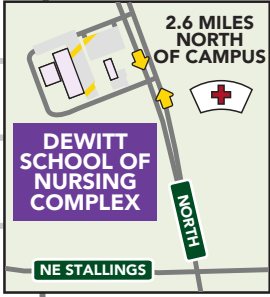

STEPHEN F. AUSTIN STATE UNIVERSITY

THE UNIVERSITY OF TEXAS SYSTEM ★ NACOGDOCHES, TEXAS

Campus Map

LEGEND

- University Building
- Residence Hall
- Parking Lot
- Green Space
- Mental Health Services
- Visitor Booth
- Construction Zone
- One-Way Street
- Roadway
- Sidewalk