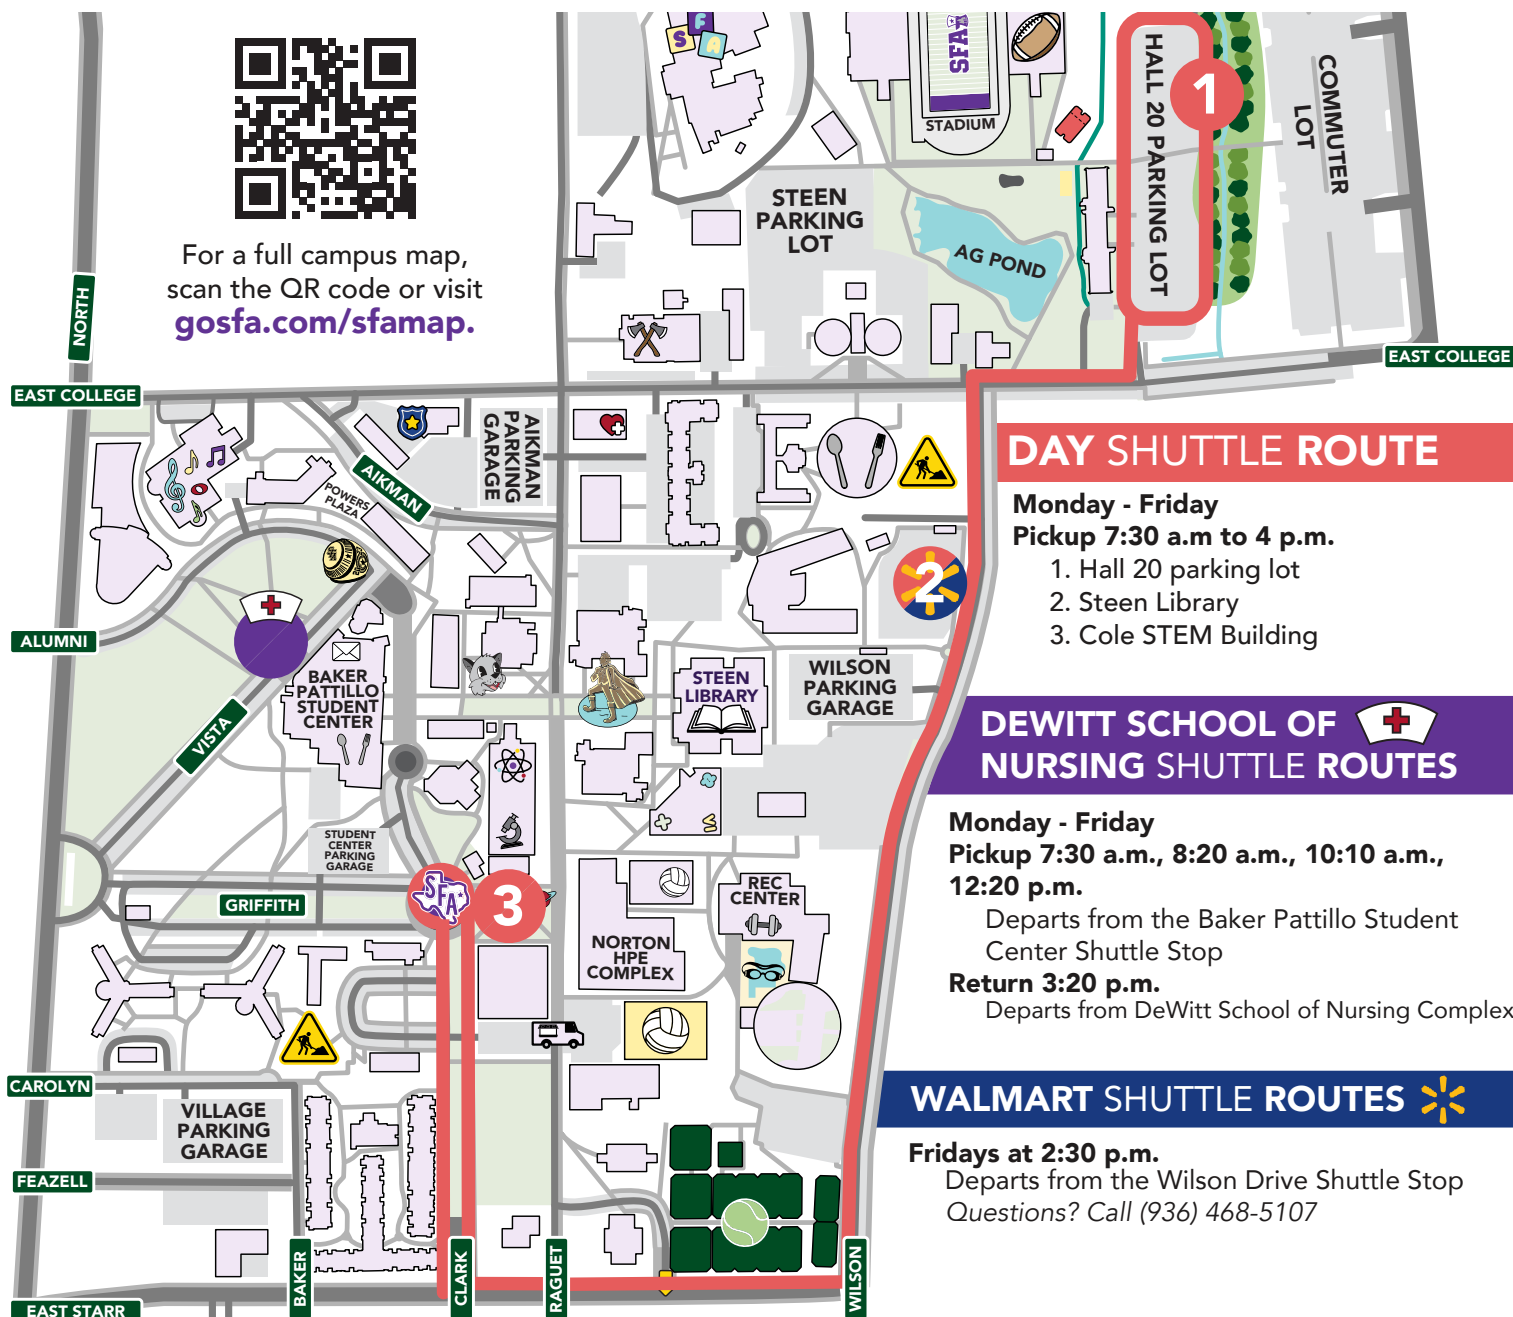

STEPHEN F. AUSTIN STATE UNIVERSITY

THE UNIVERSITY OF TEXAS SYSTEM ★ NACOGDOCHES, TEXAS

Shuttle Routes and Times

For a full campus map, scan the QR code or visit gosfa.com/sfmap.

DAY SHUTTLE ROUTE

Monday - Friday
Pickup 7:30 a.m to 4 p.m.

1. Hall 20 parking lot
2. Steen Library
3. Cole STEM Building

DEWITT SCHOOL OF NURSING SHUTTLE ROUTES

Monday - Friday
Pickup 7:30 a.m., 8:20 a.m., 10:10 a.m., 12:20 p.m.
Departs from the Baker Pattillo Student Center Shuttle Stop
Return 3:20 p.m.
Departs from DeWitt School of Nursing Complex

WALMART SHUTTLE ROUTES

Fridays at 2:30 p.m.
Departs from the Wilson Drive Shuttle Stop
Questions? Call (936) 468-5107

SHUTTLE TIPS

- Bad weather, rush hour traffic and peak class times can affect schedules and seating availability.
- For passenger safety and comfort, SFA does not allow eating, drinking or smoking on the shuttles.
- Items left on the bus will be taken to lost and found and Baker Pattillo Student Center Information Desk.
- Make sure you arrive at the shuttle stop with plenty of time before the next scheduled departure. The shuttle will only pick you up if you are waiting at a designated SFA shuttle stop.
- Have a seat, relax and watch for your destination. If you are standing, stand behind the white line at the front of the shuttle and never stand or sit in the stairwell of the shuttle.
- Pay attention so you do not miss your stop. Once the shuttle has pulled away from the stop, the driver cannot let you off.