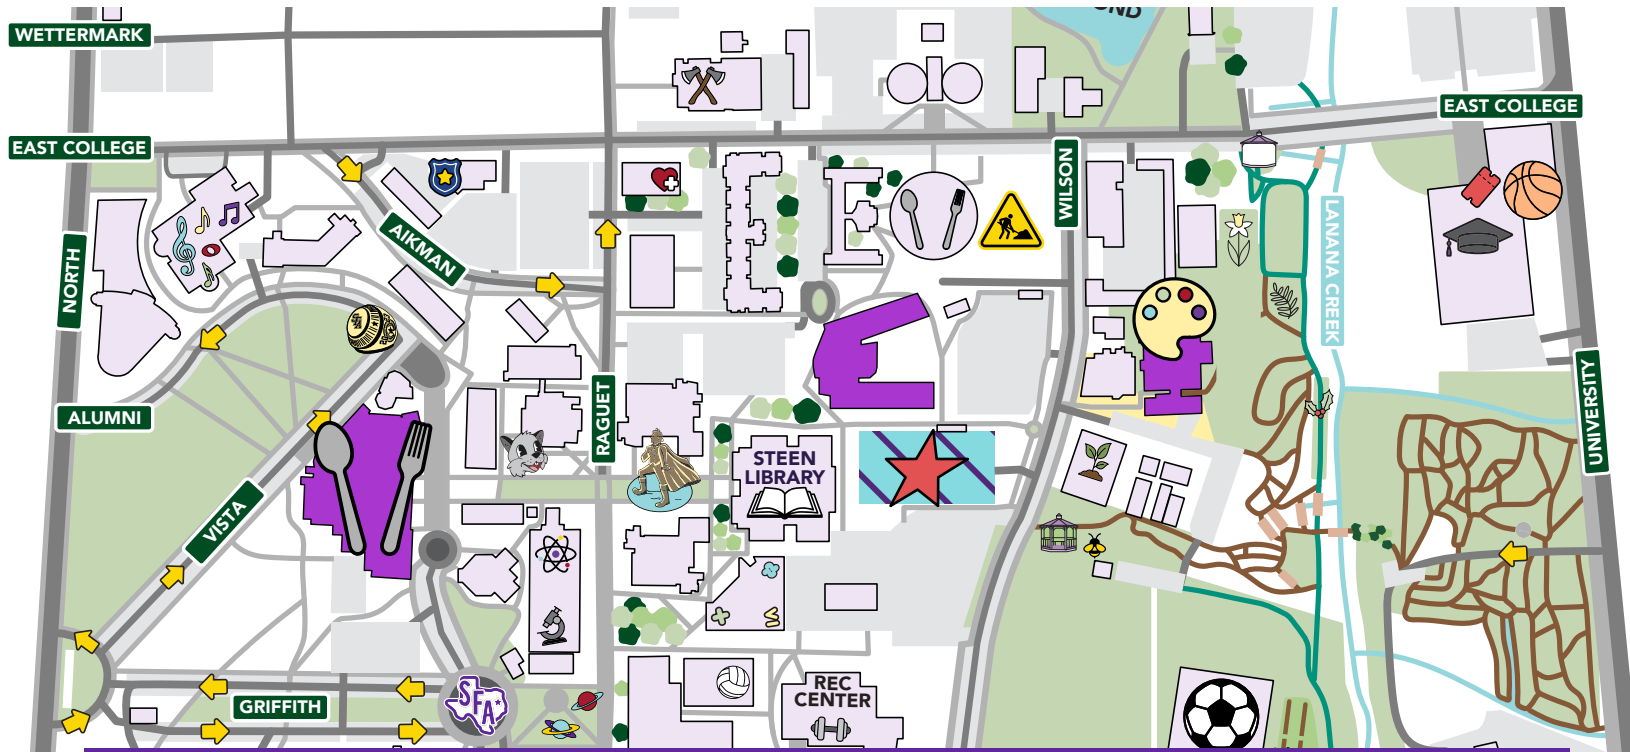

# STEPHEN F. AUSTIN STATE UNIVERSITY

THE UNIVERSITY OF TEXAS SYSTEM ★ NACOGDOCHES, TEXAS

## Educators Summer Art Studio map

### LEGEND

Art Building

Lumberjack Landing  
Lodging

Wilson  
Parking Garage

Roadway

University  
building

Baker Pattillo  
Student Center  
Cafeteria

General  
parking

Sidewalk

Lot restrictions are not enforced after 4 p.m. on weekdays or on weekends. Please note a disabled placard or plate is required at all times to park in an accessible spot.

SFA School of Art is located at 2020 Wilson Drive.  
Have questions? Call (936) 468-4804 • Last revised April 2024